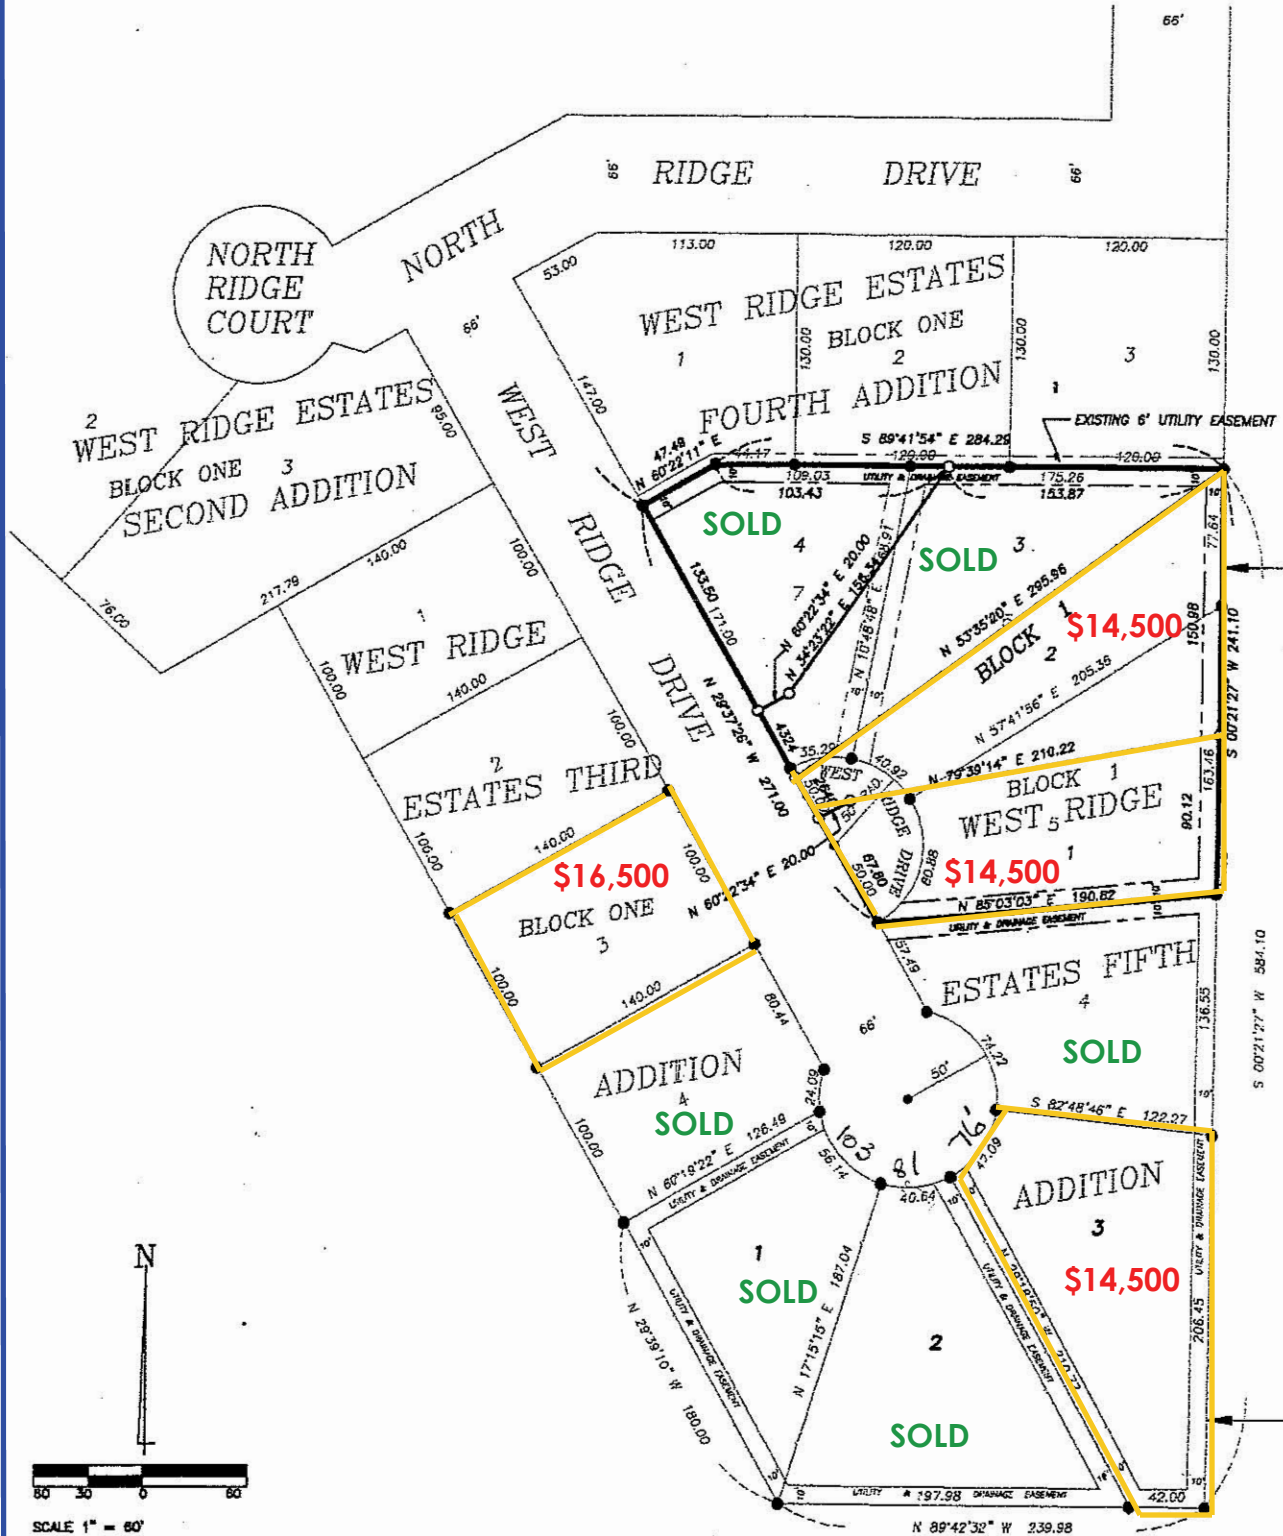

West Ridge Estates

SCALE 1" = 60'

- = MONUMENTS FOUND
- = MONUMENTS SET
- 5/8" IRON STAKE W/CAP NO. 23008