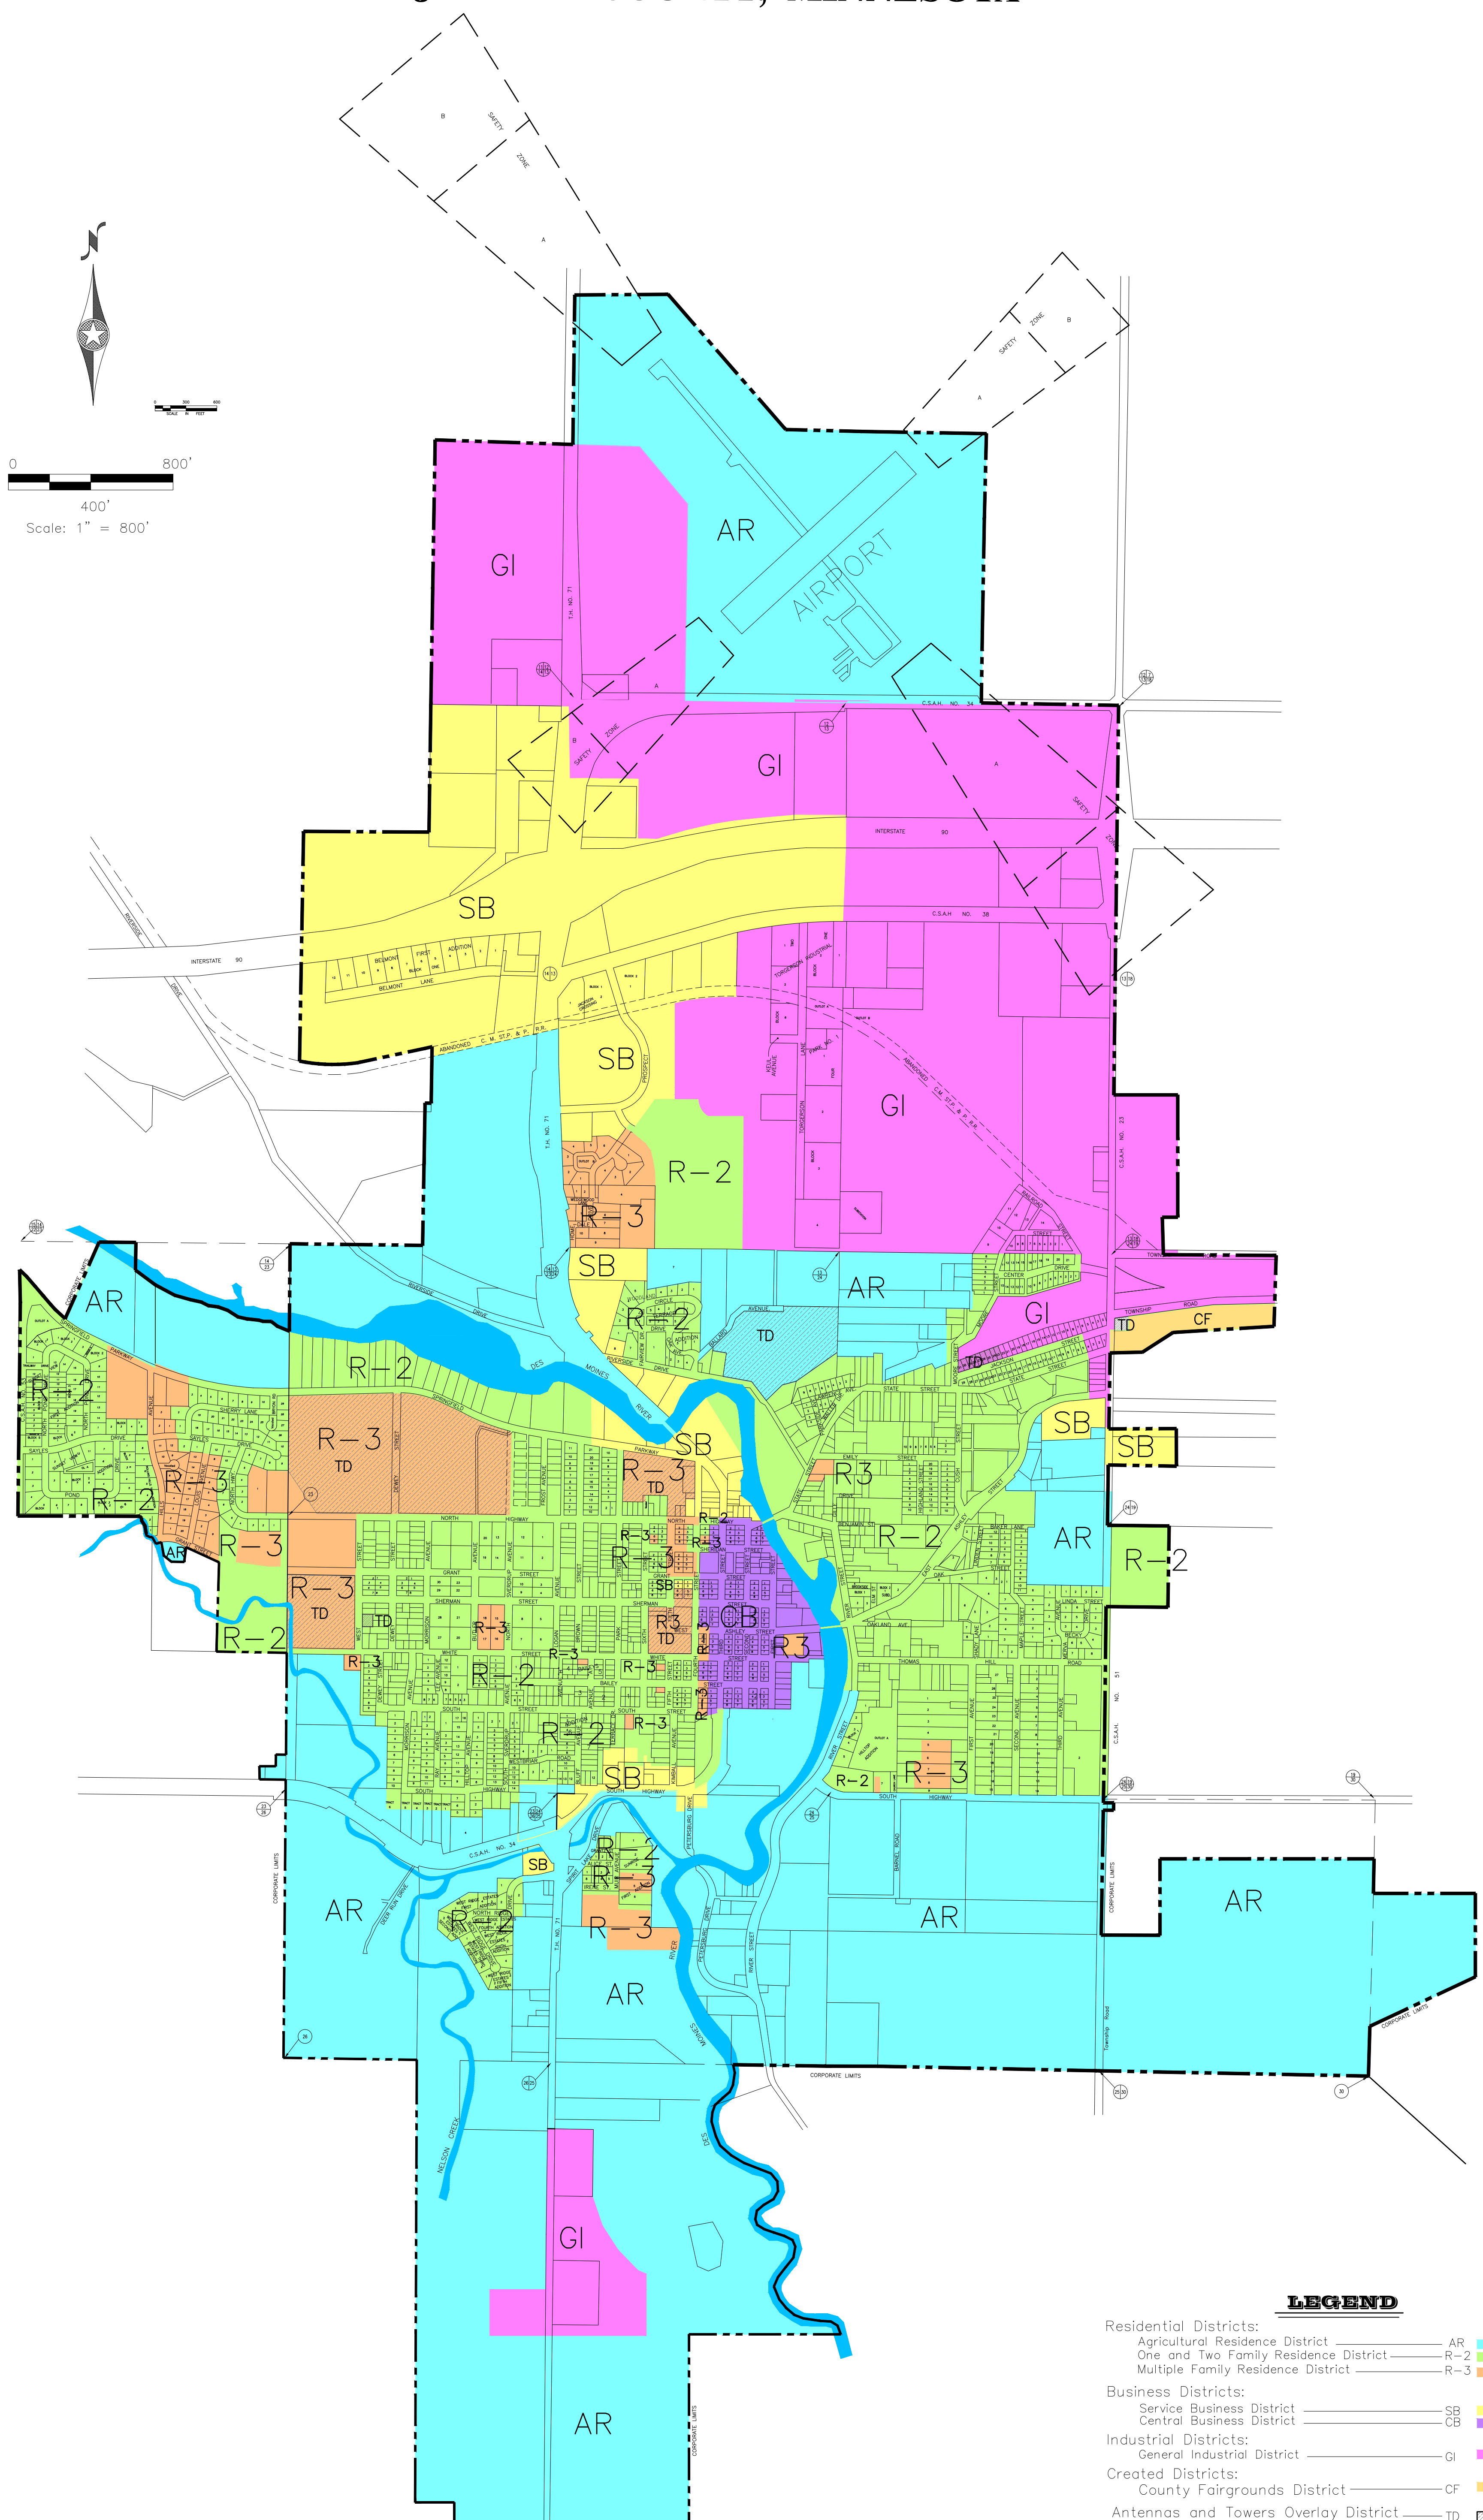

ZONING MAP OF THE CITY OF JACKSON JACKSON COUNTY, MINNESOTA

LEGEND

- Residential Districts:**
- Agricultural Residence District — AR
 - One and Two Family Residence District — R-2
 - Multiple Family Residence District — R-3
- Business Districts:**
- Service Business District — SB
 - Central Business District — CB
- Industrial Districts:**
- General Industrial District — GI
- Created Districts:**
- County Fairgrounds District — CF
 - Antennas and Towers Overlay District — TD